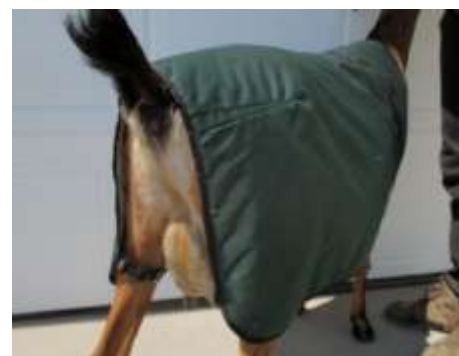

Newborn Kid & Lamb Coats

Water repellent cordura
lined with fleece.
Velcro front and belly band.

Wide variety of colors.

\$15 each

<i>Size</i>	<i>Back Length</i>	<i>Approx Weight</i>
XS	8"	3 lb
S	10"	6 lb
M	12"	9 lb
L	14"	12 lb
XL	16"	15 lb

Basic Apron \$15 (brown)

Small 18"-24" chest diameter

Medium 22"-30" chest

Extra Coverage Apron with
Neck Strap \$25 (gray)

Medium 22"-30" chest

Large 26"-38" chest

Hay Bags

Single or double hole hay bags made of water repellent Cordura with D-rings for hanging. Single hole bags are approx. 2' wide holding 1 flake of hay, double are approx. 3' wide with plenty of room for 2 flakes. Great at shows for little waste!

\$20 single hole, \$30 double hole

Stall Biosecurity Curtains

Attractive and quick to attach to panels at shows. 1,000D curdora with nylon around the edge, D-rings along top and side edges to fasten to panels with zip ties. Standard curtains fit **4'x6' stalls**. Custom sizes also available. Cordura comes in many colors.

\$55 each

2 for \$50 each

Goat Blankets with Straps

Durable blankets for around the farm or at shows. Water repellent cordura lined with flannel. Velcro front closer with adjustable side release belly and leg straps. Darts for smooth fit over rump.