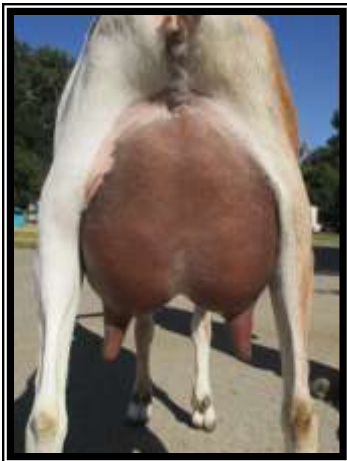

SG The Magic +B

Treasured Sunrise Whisper

GCH Treasured Sunrise Wonella 1*M LA91 EEEE

Dam - Two Years Old

Two Years Old

A lot of height and strength in this fancy buck. Dam won GCH/BUB, earning her 1st leg as a 2 yr old. Anticipating great things from this buck!

Sire

Paternal Grand Dam

Paternal Grand Sire

SG Lucky*Star's RY Alpha +*B LA88
 SG Fir Meadow ALP Caramel +*B
 GCH Fir Meadow VAL Yarrow 5*M LA90

Treasured Sunrise Bluebird AL1741371

DOB: 4/6/14

Height: 32.5" Weight: 190 (July 2021)