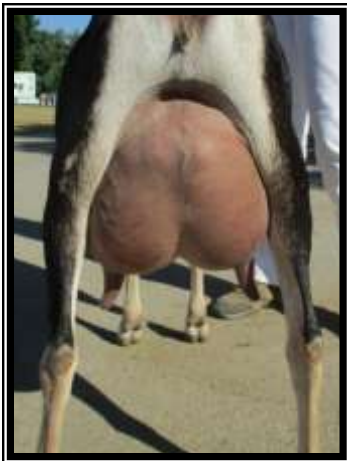

*SG Winterwood's The Medicine Man ++*B*
*SG Tempo Scotty ++*B LA87 VVE*
*GCH Tempo Katya 6*M LA90 VEEE*

Treasured Sunrise Scotland AL2139771 A/I

DOB: 4/9/20 HERD SIRE

Height: 30" Weight: 125 (July 2021)

*SG Fir Meadow ALP Caramel +*B*
Treasured Sunrise Bluebird
Treasured Sunrise Blue Genes

Dam - Five Years Old

Large boned growthy buckling. Super wide and open in the escutcheon. Dam is a heavy producer and has placed RCH Sr with limited showing.

Paternal Sister

Paternal Grand Dam

Paternal Great Grand Dam