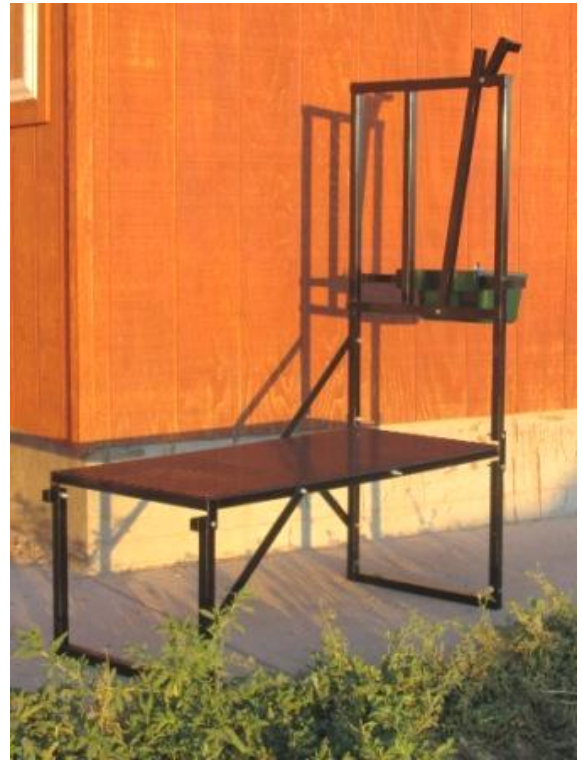

Folding Stands

All metal stands weighing under 50 pounds. Milking, hoof trimming, fitting, A/I. Fully collapsible and lock in place for easy moving or storage. Setup/fold down within minutes with a couple pins. Expanded metal deck is roughly 16" high x 20" wide x 40" long. Milking stands include mini feeder which can lock in place. Any color paint!

$250 standard goat milking stand
Extras can be added; $100 for ramp, $25 side rail each,
$25 wheels, $25 double opening head piece

Custom stands also available!
(mini size, 4 goat, 8 goat, custom height, etc.)

Contact Isaac @ 208-739-3818

Treasured Sunrise Acres
Parma, Idaho
(208) 649-7602
treasuredsunrise@hotmail.com
www.treasuredsunriseacres.com
www.facebook.com/treasuredsunriseacres