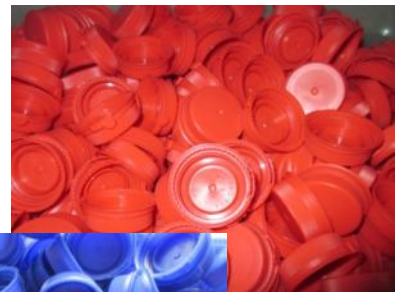

Treasured Sunrise Acres
Parma, Idaho
(208) 649-7602
treasuredsunrise@hotmail.com
www.treasuredsunriseacres.com
www.facebook.com/treasuredsunriseacres