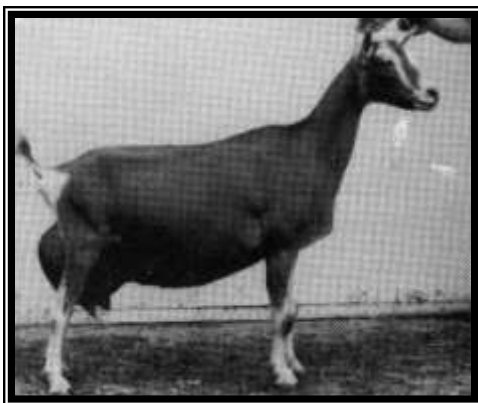

So excited with these twin A/I does! Super nice breeding on both sides. Stunning udder on this doe freshening with 8 pounds right off! (with a drop in production after moving into a larger herd) On DHI test.