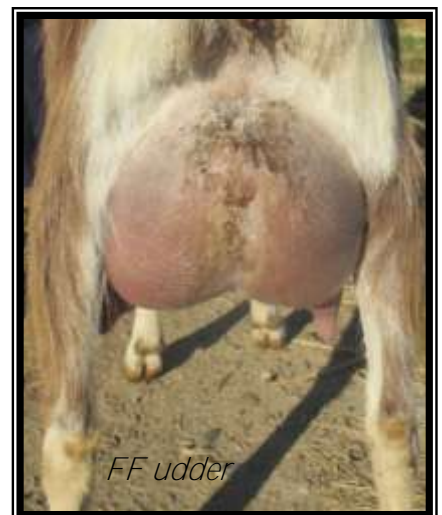

Pasha Charlie Brown ++ *B
Pasha PCB Sir John ++ *B (polled)
SGCH Pasha Regal Lady Jacqueline 5*M LA90

Treasured Sunrise Periwinkle AT1811243P A/I (polled)

DOB: 5/13/16

Treasured Sunrise Sir Galahad
Treasured Sunrise Little Penny 1*M
Jireh's Pennyroyal

Bred to:

Legendairy RHBT Ring Leader *B - due
April 2019

Show Wins/Awards:

8/16 Western ID Fair - 1st place (class of 4)

One Day Milk Test:

So excited with these twin A/I does! Super nice breeding on both sides. Stunning udder on this doe freshening at 9 pounds right off! On DHI test.