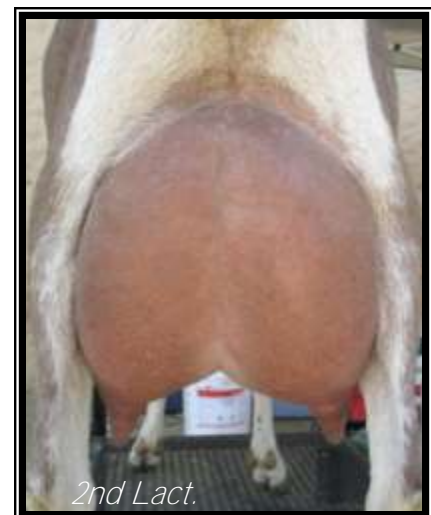

K-Lou Shadow
Treasured Sunrise Sir Galahad
Jireh's Priceless Pearl

*Treasured Sunrise Little Penny 1*M AT1693259*

DOB: 1/14/14

Bryarose-Farms Kinzie's Mac
Jireh's Pennyroyal
Rose*Dawn's Pansy

Bred to:

Show Wins/Awards:

8/15 Western ID Fair - 1st place, 1st udder
8/16 Western ID Fair - 2nd place, 2nd udder
8/17 Western ID Fair - 2nd place, 2nd udder

One Day Milk Test:

1st lact. - 4 mo. fresh - 7.7 lbs 3.0% 13.5 pts.
2nd lact. - 3 mo. fresh - 10.7 lbs 2.7% 17.6 pts.
3rd lact. - 3 mo. fresh - 10.6 lbs 3.1% 18.3 pts.

Average Daily Production - Barn Records:

Lact	Fresh	Dry	1	2	3	4	5	6	7	8	9	10	11	12	13	14	15	16	17
			30	60	90	120	150	180	210	240	270	305	335	365	395	425	455	485	515
1	05/05/15	03/21/16	9.0	5.5	6.5	--	--	4.0	3.0	2.5	2.0	3.0	Dry						
2	05/13/16	02/23/17	8.0	7.5	8.0	6.5	6.0	5.0	4.5	4.5	1.5	Dry							
3	05/02/17		9.0	8.0	7.5	10.0													

Penny is a solid doe with a very nice udder. She is line bred on our first Togg doe who won many awards. Also on DHI test.

2017 Penny earned her *M on a One Day Test.

2nd Lact.