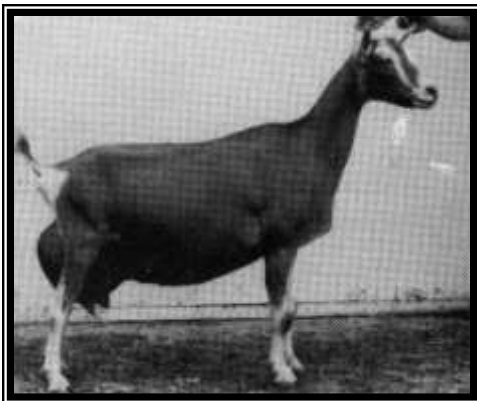

*Show Wins/Awards:*

8/16 Western ID Fair - 1st place (class of 4)

*One Day Milk Test:*

So excited with these twin A/I does! Super nice breeding on both sides. Stunning udder on this doe freshening at 9 pounds right off! On DHI test.